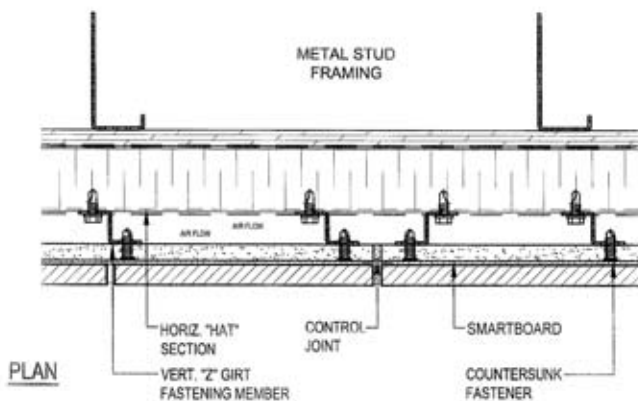

SECTION

PLAN

ENVIRO  
BUILDING  
SYSTEMS INC.

EXTERIOR WALL PLAN AT CONTROL JOINT  
SMARTBOARD WITH SMARTSTONE

**SB-5B**  
ALT.