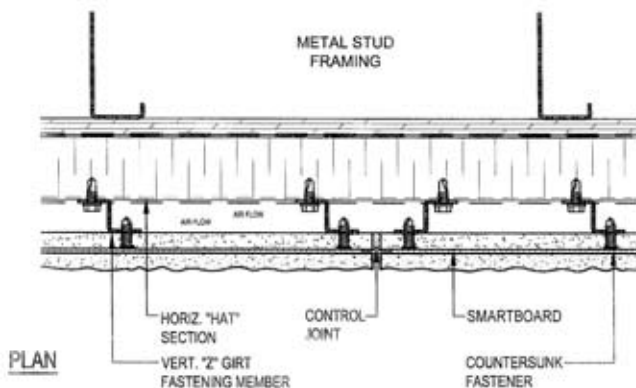

**SECTION**

**PLAN**

ENVIRO  
BUILDING  
SYSTEMS INC.

EXTERIOR WALL PLAN AT CONTROL JOINT  
SMARTBOARD WITH STUCCO  
FINISH

**SB-5C**